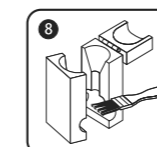

Step 8:

Wait approximately 10-15 seconds. Open the mold and remove the finished connection. Remove any remaining slag with a mold cleaning tool. Brush off remaining residue with a natural bristle brush. DO NOT use a wirebrush, doing so will damage the mold.