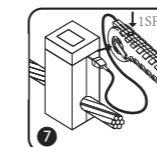

**Step 4:**

Position the mold over the conductors with the conductor ends under the centre of the tap hole. Lock mold handles.

**Step 5:**

Insert the E-Plus Cup into the mold.

**Step 6:**

Connect the quick connector between the Electronic Starter and the cup.