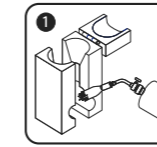

Steel brush

Hairbrush

Step 1:

Before making your first connection, be sure to dry the mold by heating it with a torch. Make sure that both the crucible, tap and wire cavities are also dried.